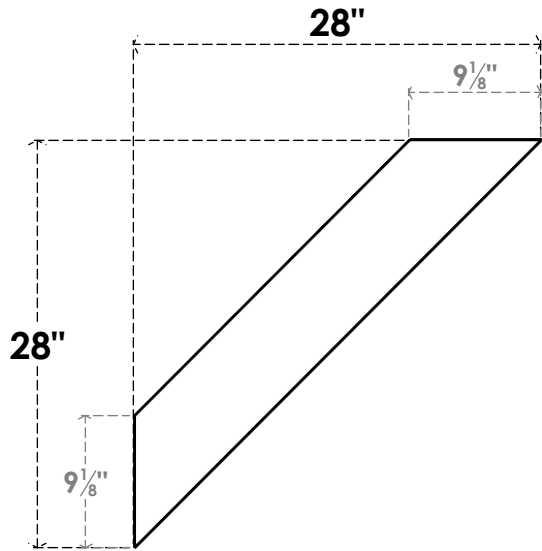

ITEM NUMBER: BRCPC060X28000X28000TRA

6"W X 28"D X 28"H TRADITIONAL ARCHITECTURAL GRADE PVC CLOSED KNEE BRACE

SIDE PROFILE

FRONT PROFILE

ISOMETRIC

EKENA MILLWORK
2300 WEST MAIN ST.
CLARKSVILLE, TX 75426
TOLL FREE: 866-607-0453
WWW.EKENAMILLWORK.COM