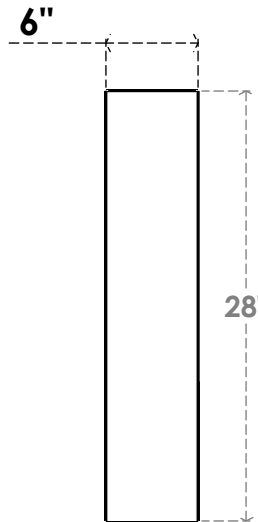

ITEM NUMBER: BRCPC060X28000X28000TRA

6"W X 28"D X 28"H TRADITIONAL ARCHITECTURAL GRADE PVC CLOSED KNEE BRACE

SIDE PROFILE

FRONT PROFILE

ISOMETRIC

EKENA MILLWORK
2300 WEST MAIN ST.
CLARKSVILLE, TX 75426
TOLL FREE: 866-607-0453
WWW.EKENAMILLWORK.COM